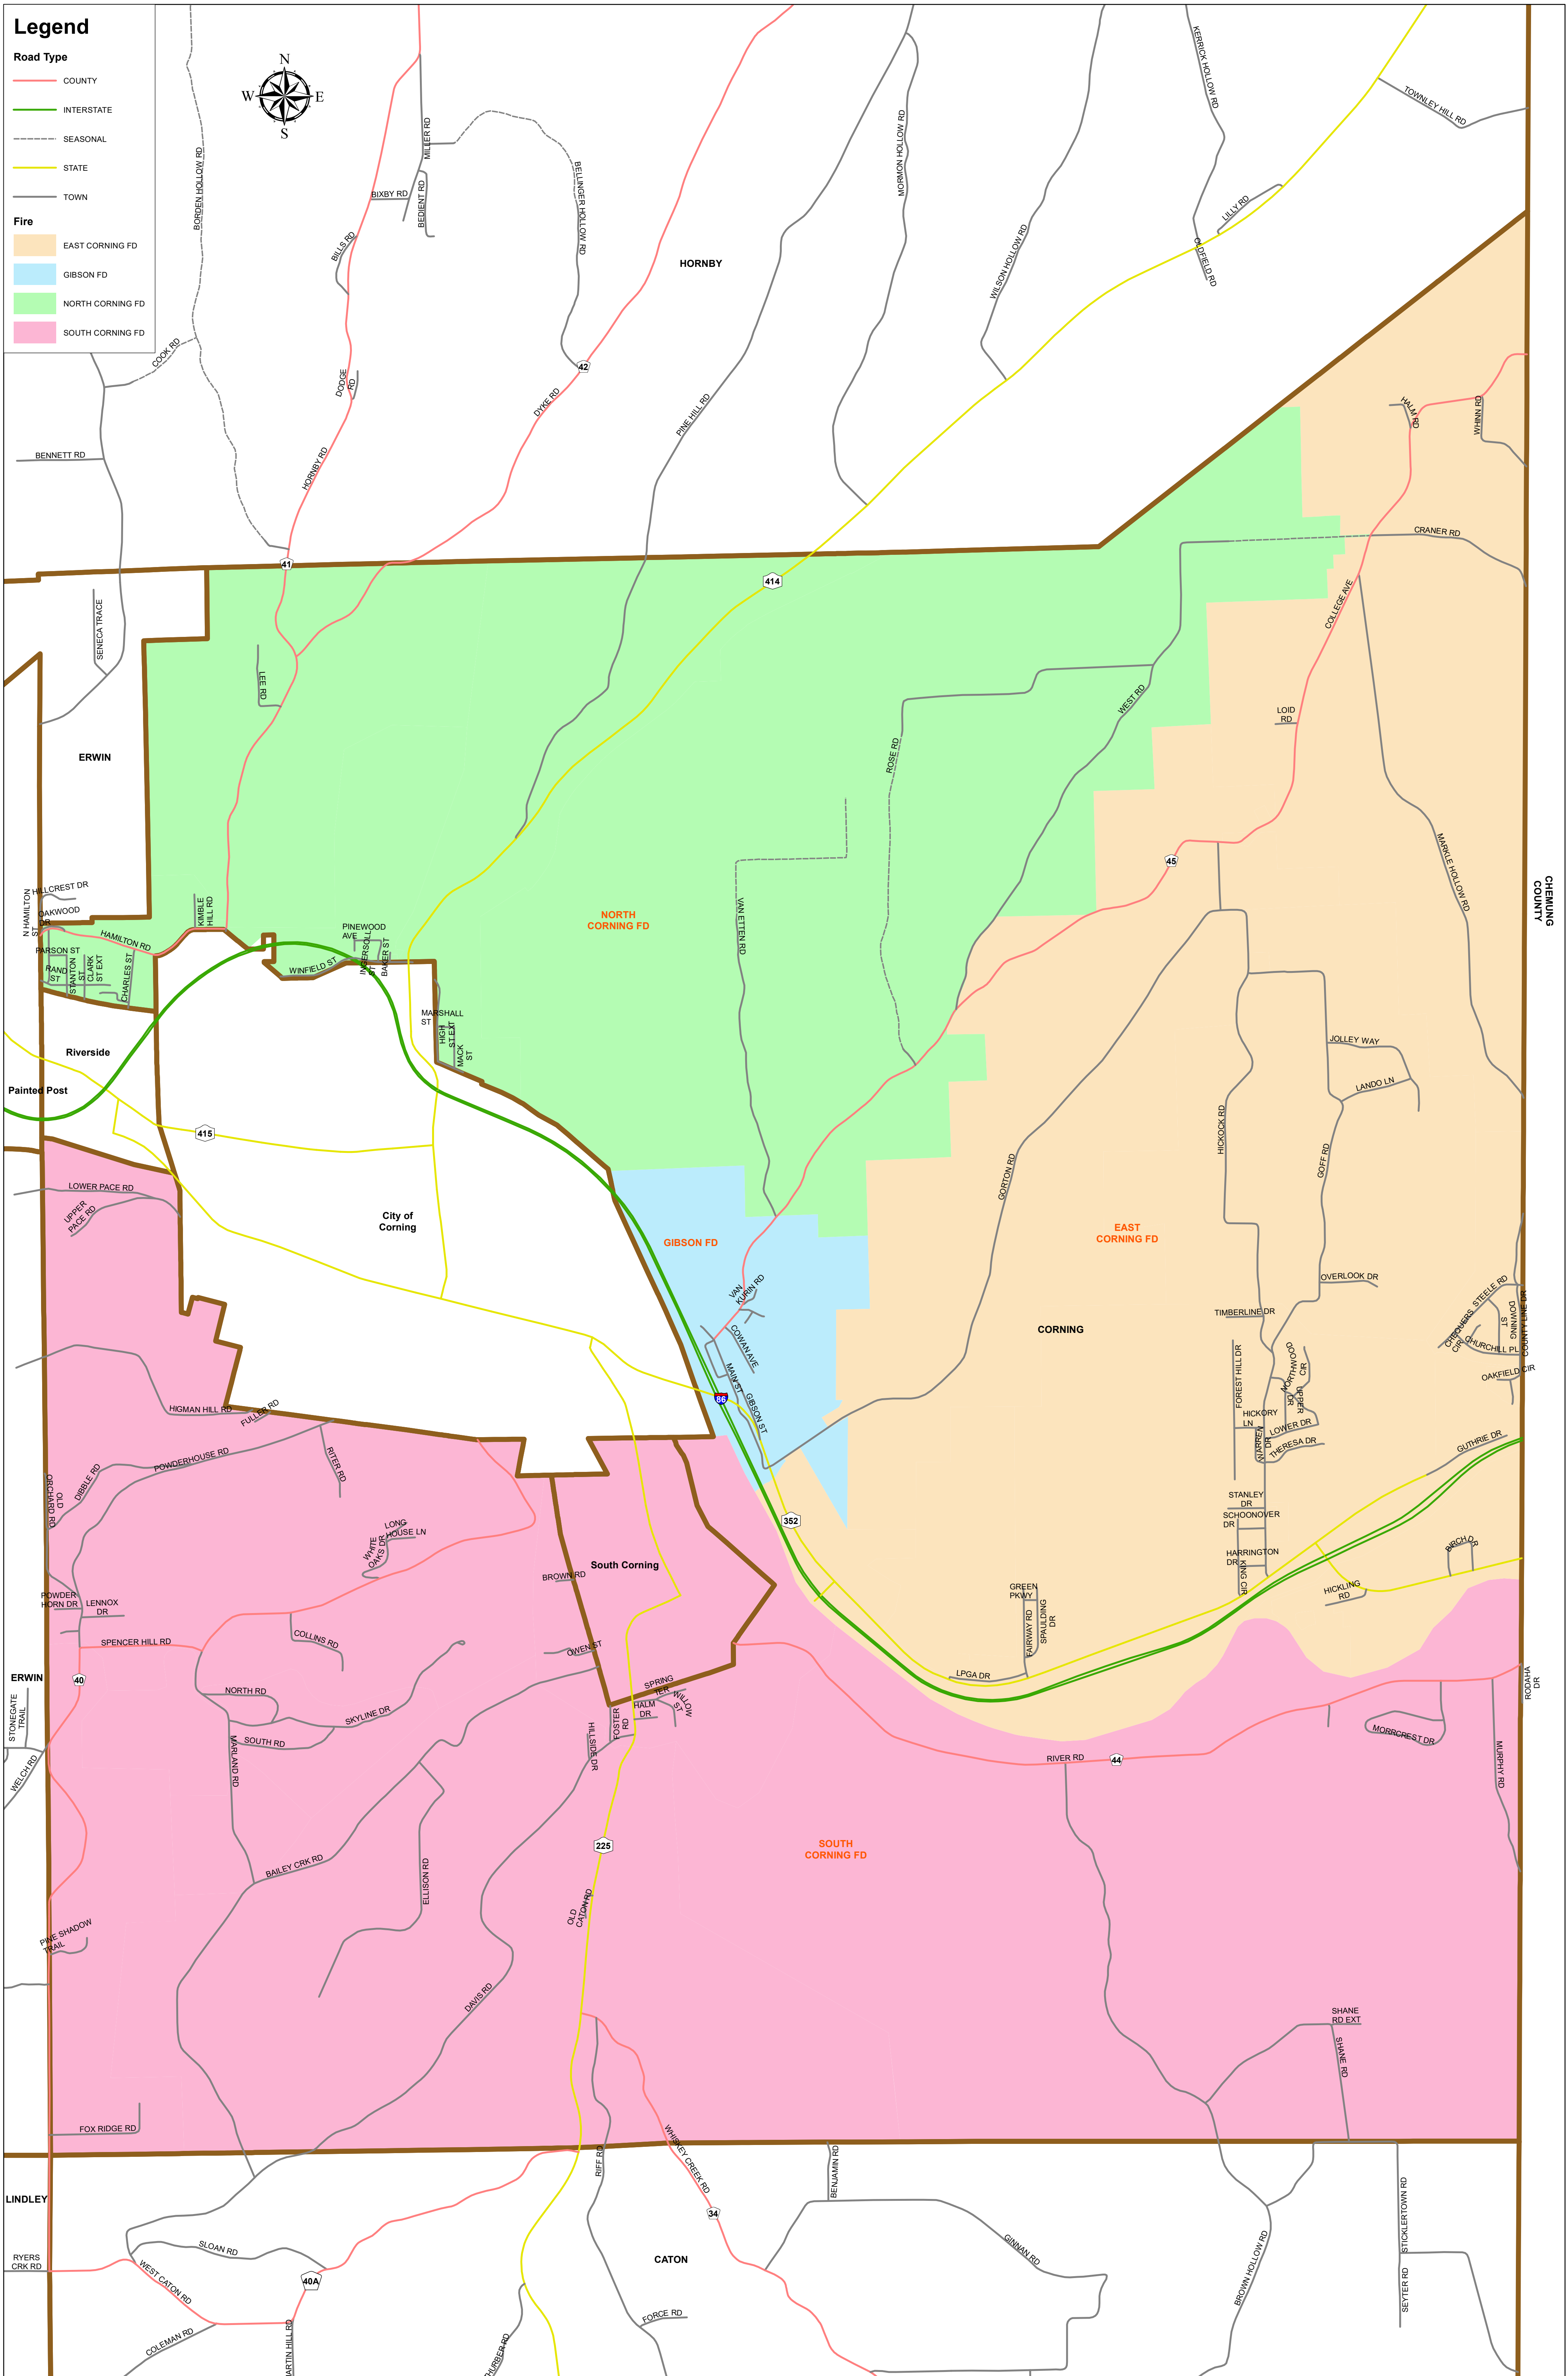

Town of Corning Fire

Legend

- Road Type**
- COUNTY
 - INTERSTATE
 - SEASONAL
 - STATE
 - TOWN
- Fire**
- EAST CORNING FD
 - GIBSON FD
 - NORTH CORNING FD
 - SOUTH CORNING FD

0 0.5 1 2 Miles