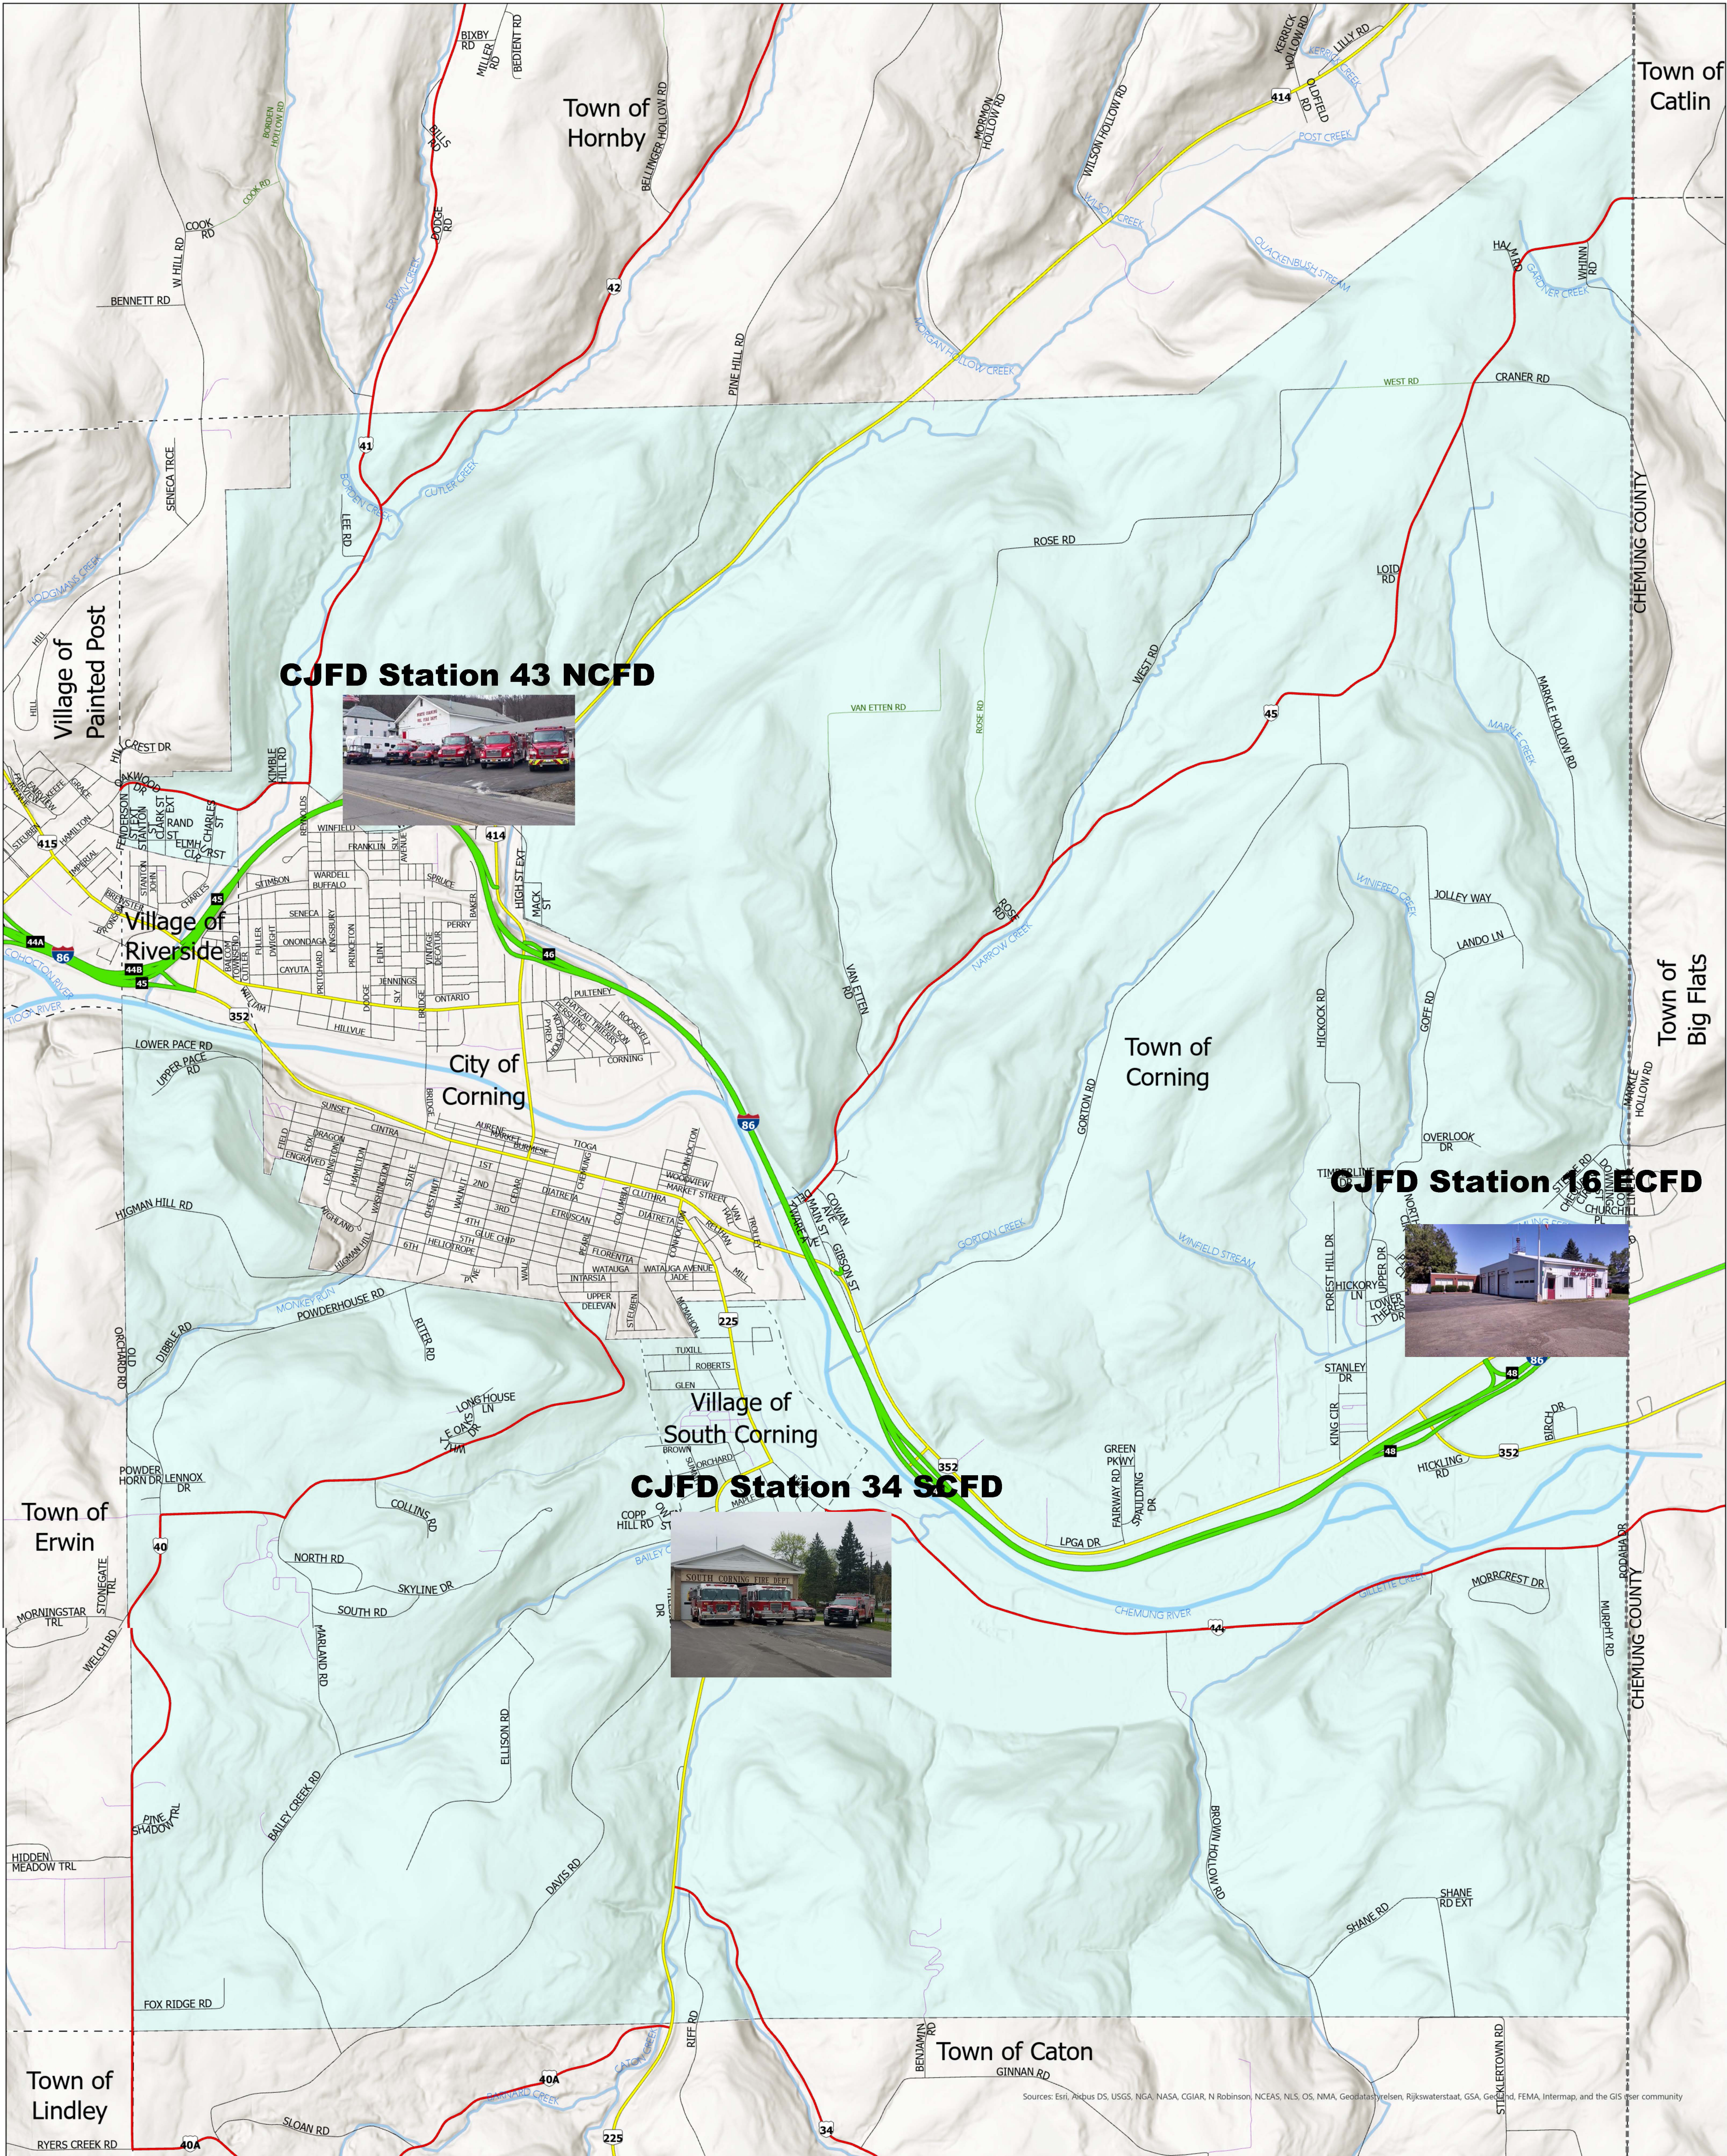

Corning Joint Fire District

January 1st, 2024

- INTERSTATE
- STATE
- COUNTY
- TOWN
- CITY; VILLAGE
- SEASONAL
- PRIVATE
- CORNING JOINT FD

0 0.5 1 Miles